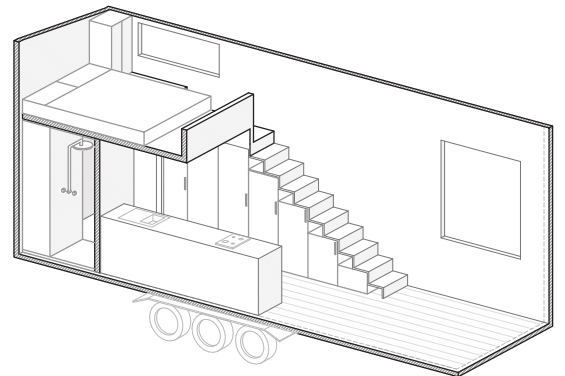

The Red Gum

Our most popular model!
King size loft, lots of storage and large open plan living.

Specifications

8.4m x 2.4m Trailer

Overall:
9.6m x 2.5m x 4.3m

Bedroom

Loft bed, king size space, staircase to loft with standing landing. Sofa bed option

Sleeps 1 - 4

Bathroom

Full size shower, tiled bathroom floor, ceramic basin

Kitchen

2.8m timber benchtop, 4 burner cooktop, 9 function oven, heaps of storage!

Construction

4.5 tonne tri-axle trailer, lightweight Trucore steel frame, sustainable, recycled insulation exterior cladding options, colorbond roofing, aluminium windows, french doors

Living

Crafted staircase with storage, room to mount TV, open plan

Utilities

240 volt wired, LED downlights (4) pendant lights (3) 2.5kw reverse cycle heating and cooling, continuous hot water, smoke detector