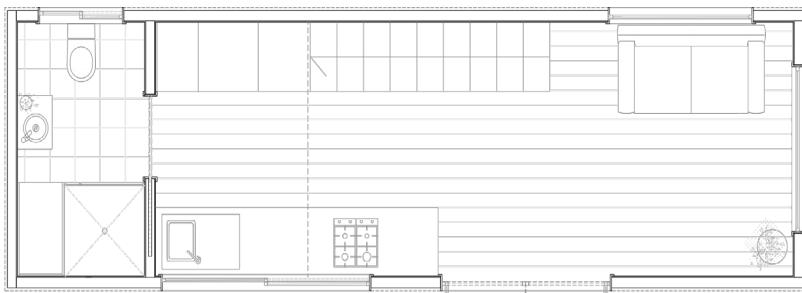

The Red Gum

Our most popular model!
King size loft, lots of storage and large open plan living.

Specifications

8.4m x 2.4m Trailer

Overall:
9.6m x 2.5m x 4.3m

Bedroom

Loft bed, king size space, staircase to loft with standing landing. Sofa bed option

Sleeps 1 - 4

Bathroom

Full size shower, tiled bathroom floor, ceramic basin

Kitchen

2.8m timber benchtop, 4 burner cooktop, 9 function oven, heaps of storage!

Construction

4.5 tonne tri-axle trailer, lightweight Trucore steel frame, sustainable, recycled insulation exterior cladding options, colorbond roofing, aluminium windows, french doors

Living

Crafted staircase with storage, room to mount TV, open plan

Utilities

240 volt wired, LED downlights (4) pendant lights (3) 2.5kw reverse cycle heating and cooling, continuous hot water, smoke detector